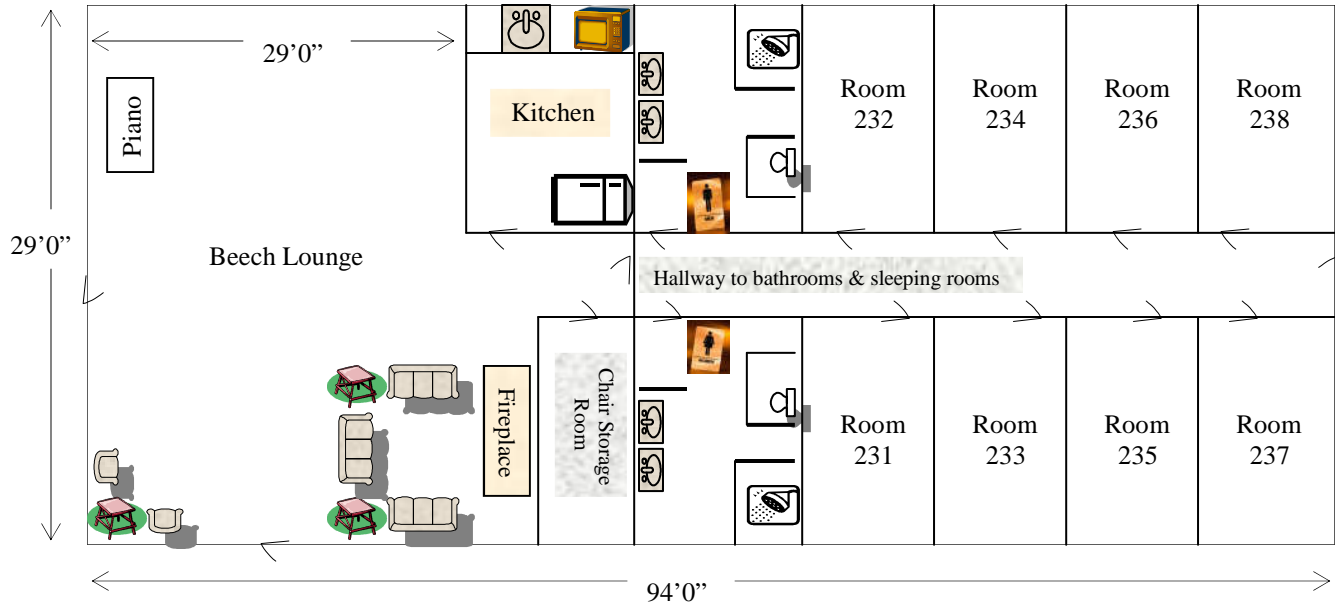

## Deluxe Lodging / Floor Plan: BEECH

**All Bedroom Layouts**

**NOTE:**

1. Each bedroom has 2 Twin Beds
2. Maximum Occupancy for entire building: 16
3. Linens are included.

**REVISED 12/14/2009**