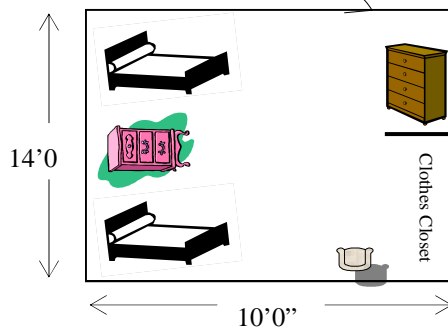

## Deluxe Lodging / Floor Plan: BEECH

**All Bedroom Layouts**

**NOTE:**

1. Each bedroom has 2 Twin Beds
2. Maximum Occupancy for entire building: 16
3. Linens are included.

**REVISED 12/14/2009**