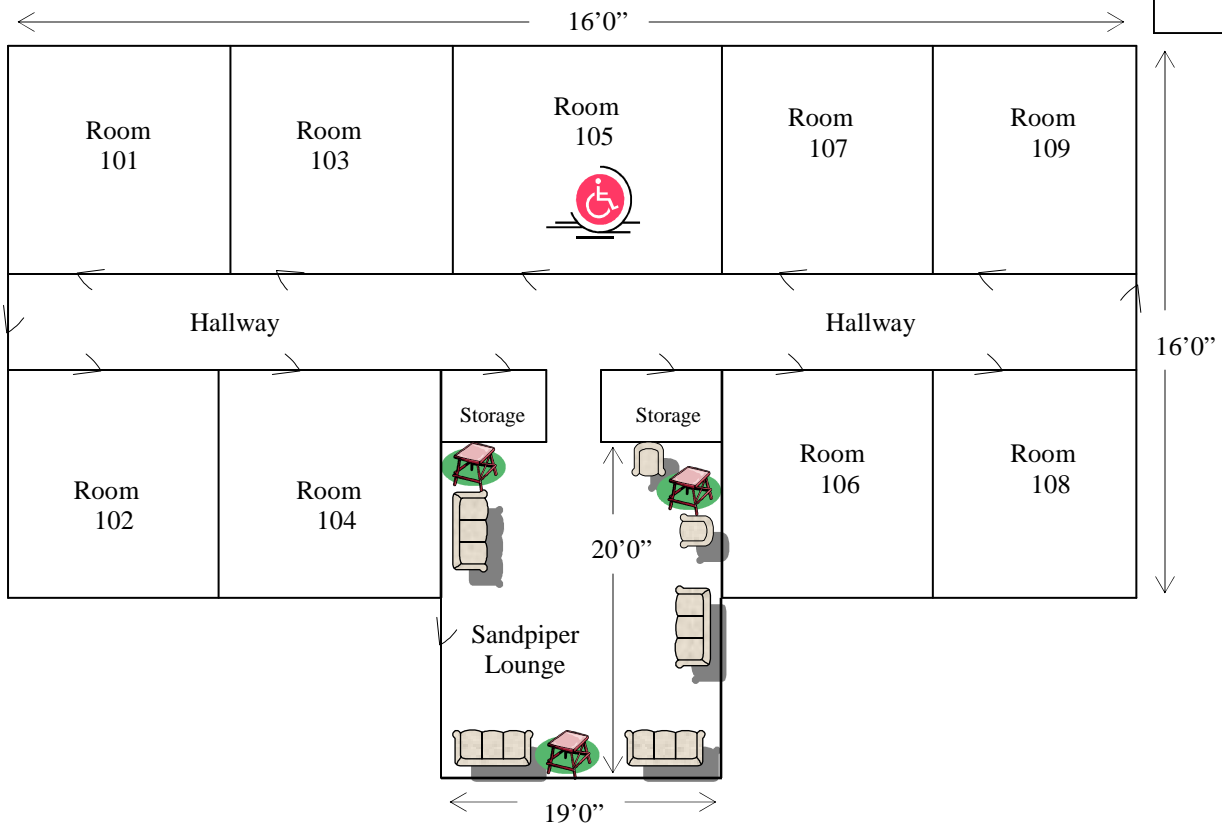

Hotel Lodging / Floor Plan: SANDPIPER

Bedrooms 103/104/105/106/107 Layouts

Bedrooms 101/102/108/109 Layouts

NOTE:

1. Each bedroom has
 - 1 Queen Bed
 - 1 Set of Bunk Beds w/a Trundle Bed
2. One handicap room: Bedroom 105
3. Maximum Occupancy for entire building: 45
4. Linens and towels are included.