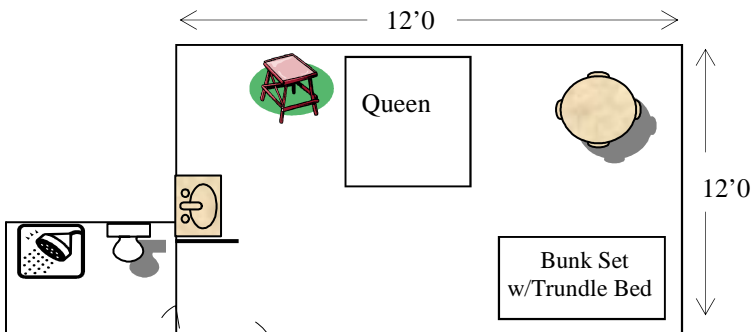

Hotel Lodging / Floor Plan: SANDPIPER

Bedrooms 103/104/105/106/107 Layouts

Bedrooms 101/102/108/109 Layouts

NOTE:

1. Each bedroom has
 - 1 Queen Bed
 - 1 Set of Bunk Beds w/a Trundle Bed
2. One handicap room: Bedroom 105
3. Maximum Occupancy for entire building: 45
4. Linens and towels are included.