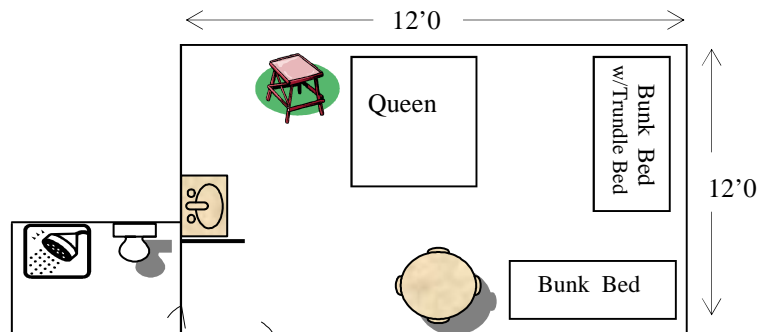

Hotel Lodging / Floor Plan: SANDPIPER

Bedrooms 103/104/105/106/107 Layouts

Bedrooms 101/102/108/109 Layouts

NOTE:

1. Each bedroom has
 - 1 Queen Bed
 - 1 Set of Bunk Beds w/a Trundle Bed
2. One handicap room: Bedroom 105
3. Maximum Occupancy for entire building: 45
4. Linens and towels are included.