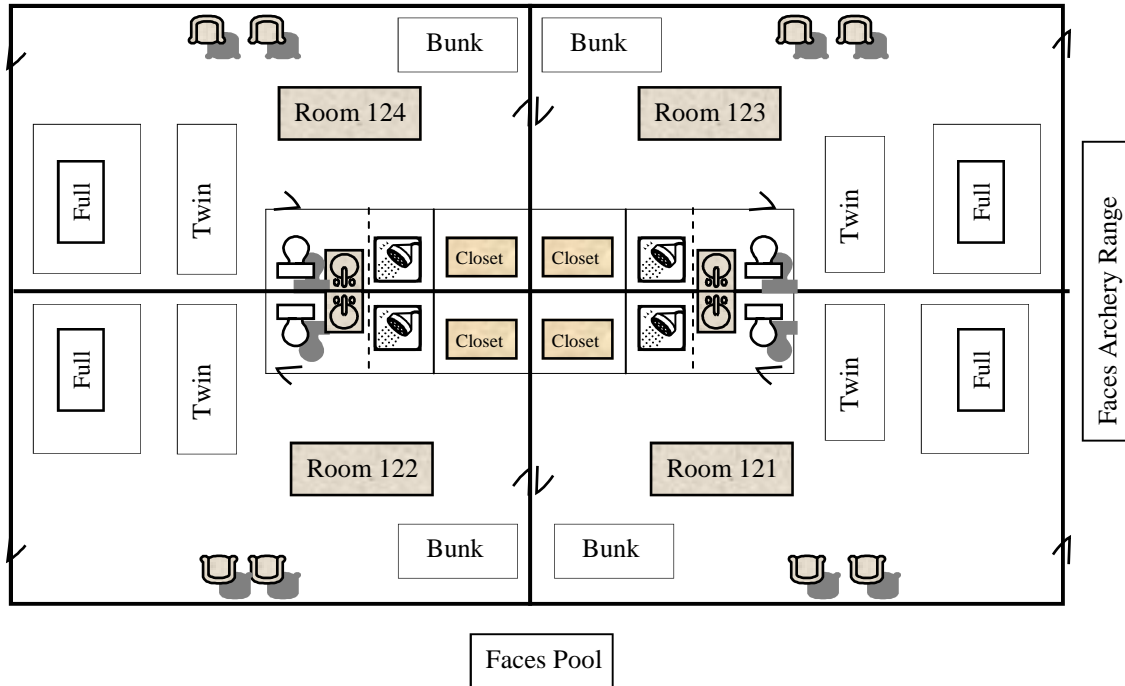

Deluxe Lodging: MEADOWLARK

All Bedroom Layouts

1. Each bedroom has
 - 1 Queen Bed
 - 1 Twin Bed
 - 1 Bunk Bed
2. Maximum Occupancy for entire building: 20
3. Room 123 controls Heat/AC for the building.
4. Rooms 121 and 122 are adjoining rooms.
5. Rooms 122 and 123 are adjoining rooms.
6. Linens and towels are included.