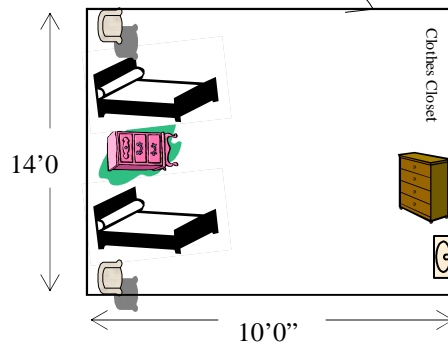

Deluxe Lodging: ROBIN

All Bedroom Layouts

NOTE:

1. Each bedroom has 2 Twin Beds with a sink.
2. Maximum Occupancy per entire building: 12 people
3. Linens are included.

REVISED 12/14/2009