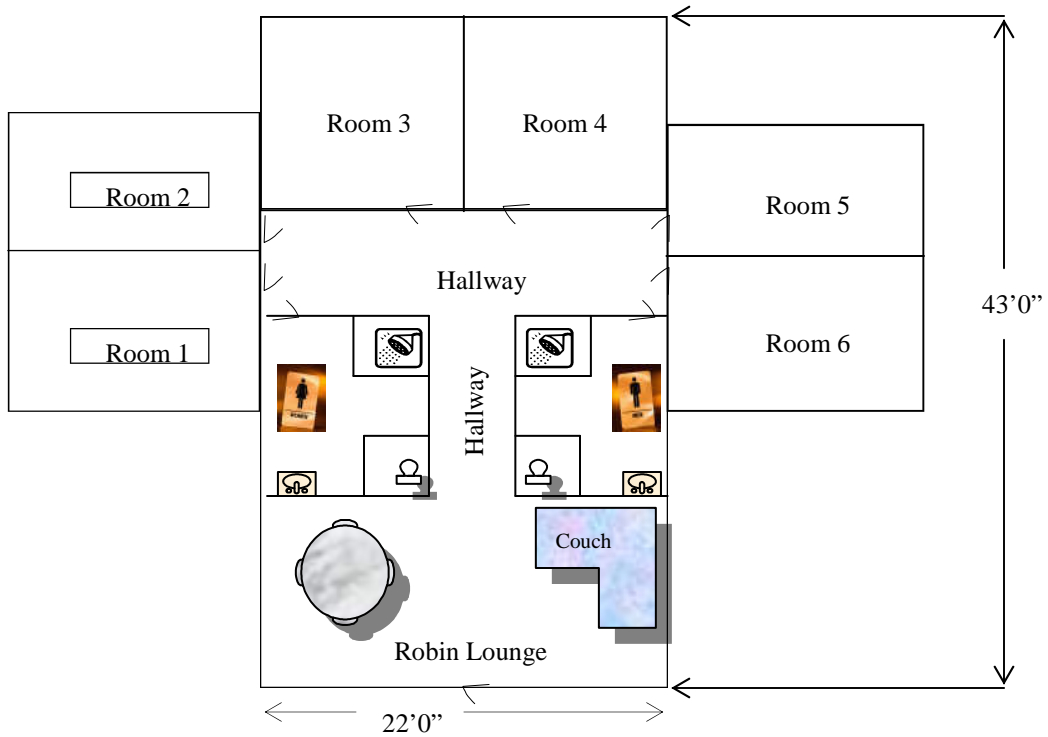

Deluxe Lodging: ROBIN

All Bedroom Layouts

NOTE:

1. Each bedroom has 2 Twin Beds with a sink.
2. Maximum Occupancy per entire building: 12 people
3. Linens are included.

REVISED 12/14/2009