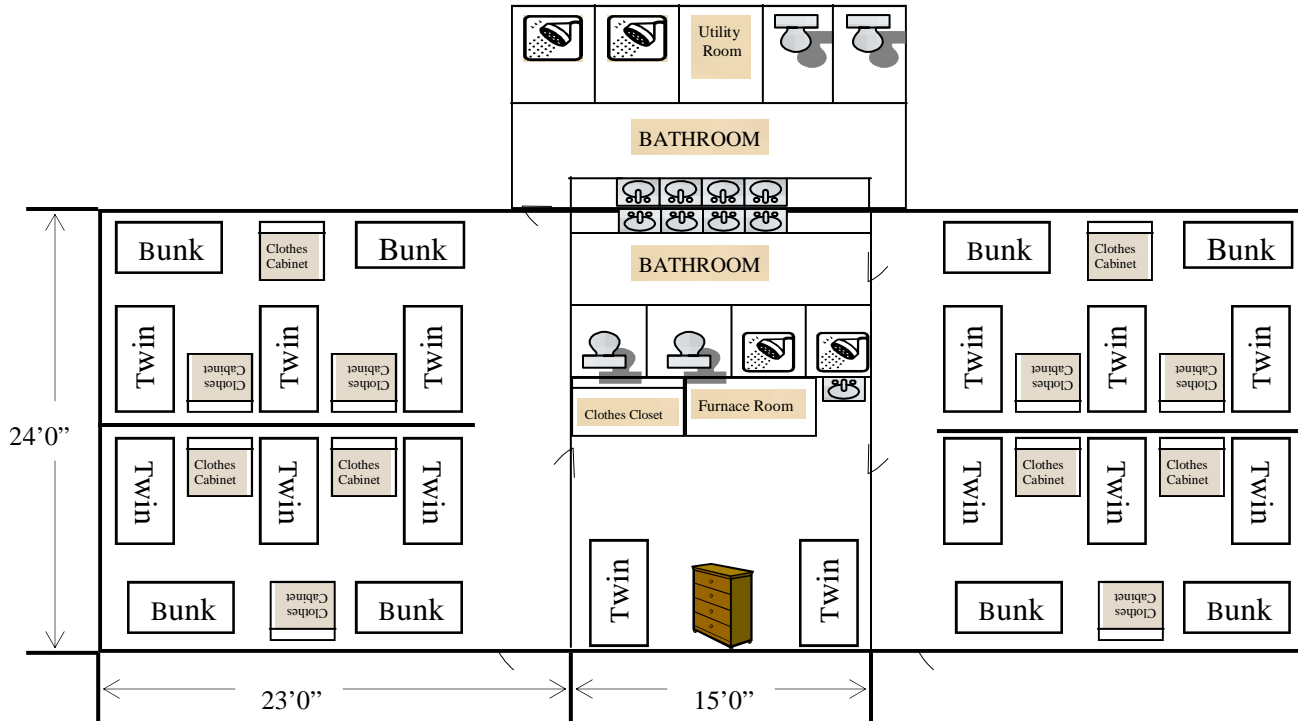

Standard Lodging: VILLAGE DORMS

Poplar, Oak, Hickory, Willow, Elm, Cedar
Pine, Birch, Juniper, & Spruce

NOTE:

1. All Village Dorms are identical.
2. Maximum Occupancy per each dorm: 30
3. Handicap Buildings are:
 - Poplar, Oak, Hickory & Pine