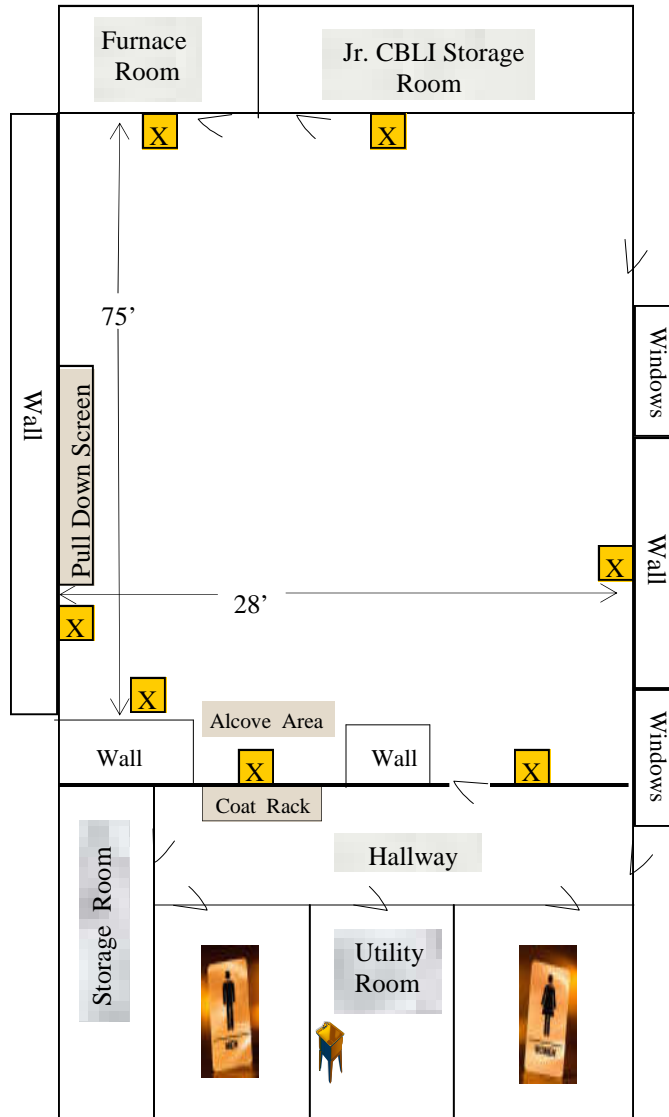

## ROOM LAYOUTS

- Dimensions: 75'0" x 28'0"
- Theater style: 100 Chairs Max
- Classroom style: 72 Chairs Max
- Group Style: 36 Chairs Max
- Conference Style: 80 Chairs Max

REVISED 3/28/11