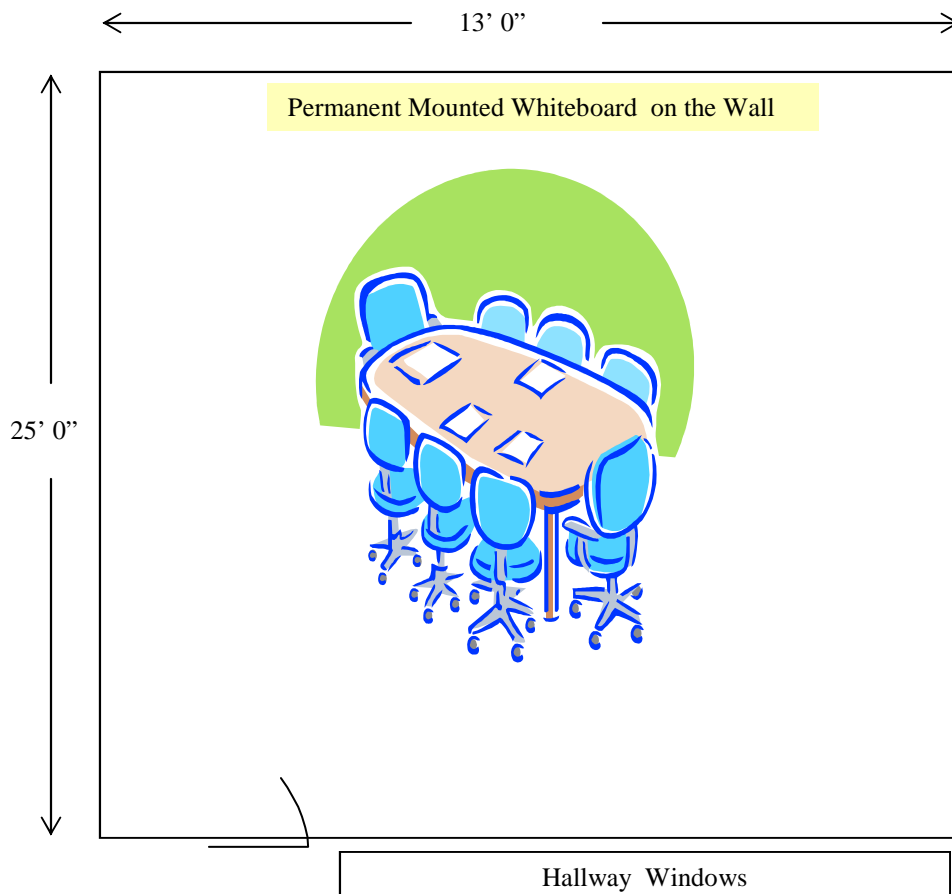

Breakout Rooms / Lower Chapel: BALSAM

ROOM LAYOUTS

- Dimensions: 13'0" x 25'0"
- Theater Style: 15 Chairs Max

ROOM FEATURES

- Has Wireless Access

NOTE: Balsam has a permanent oval conference table.

The size is: 10'0" long x 4'0" wide