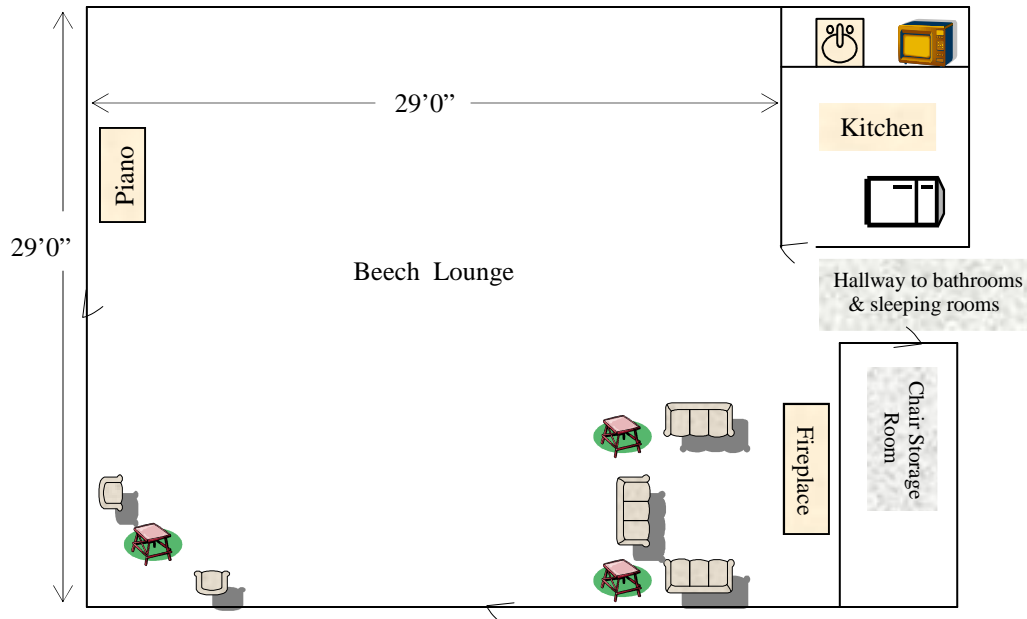

Lounge: BEECH LOUNGE

Note: Can ONLY reserve this meeting room if the entire building is rented.

LOUNGE MEETING ROOM LAYOUTS

- Lounge Dimensions: 29'0" x 29'0"
- Kitchen has microwave, refrigerator, cabinets, counters & sinks
- Theater Style: 30 Chairs Max
- Classroom Style: 30 Chairs Max
- Group Style: 20 Chairs Max
- Conference Style: 30 Chairs Max
- Group Style: 24 Chairs Max