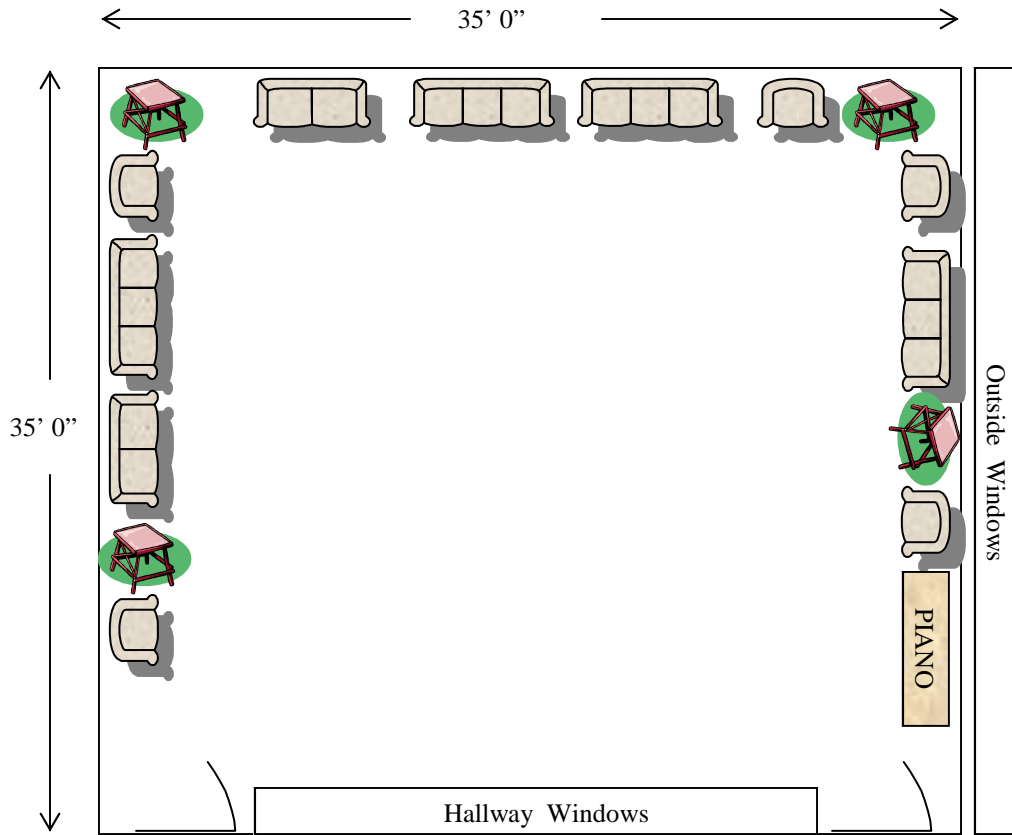

Worship/Training - Lower Chapel: CYPRESS

ROOM LAYOUTS

- Dimensions: 35'0" x 35'0"
- Theater style: 40Chairs Max
- Classroom style: 30Chairs Max
- Group Style: 20 Chairs Max

ROOM FEATURES

- Has Wireless Access