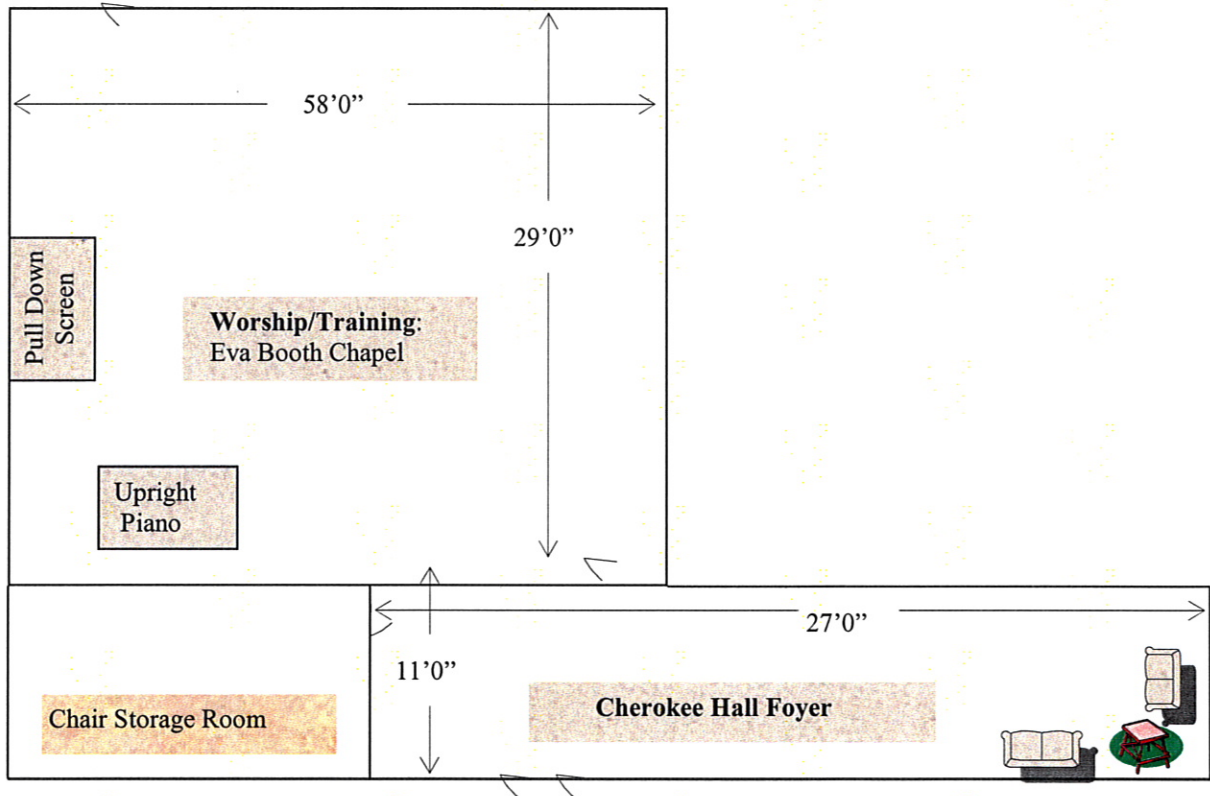

Worshop/Training / Cherokee Hall: Eva Booth Chapel

ROOM LAYOUTS

- Dimensions: 58'0" x 29'0"
- Theater style: 150 Chairs Max
- Classroom Style: 100 Chairs Max

REVISED 12/15/2009