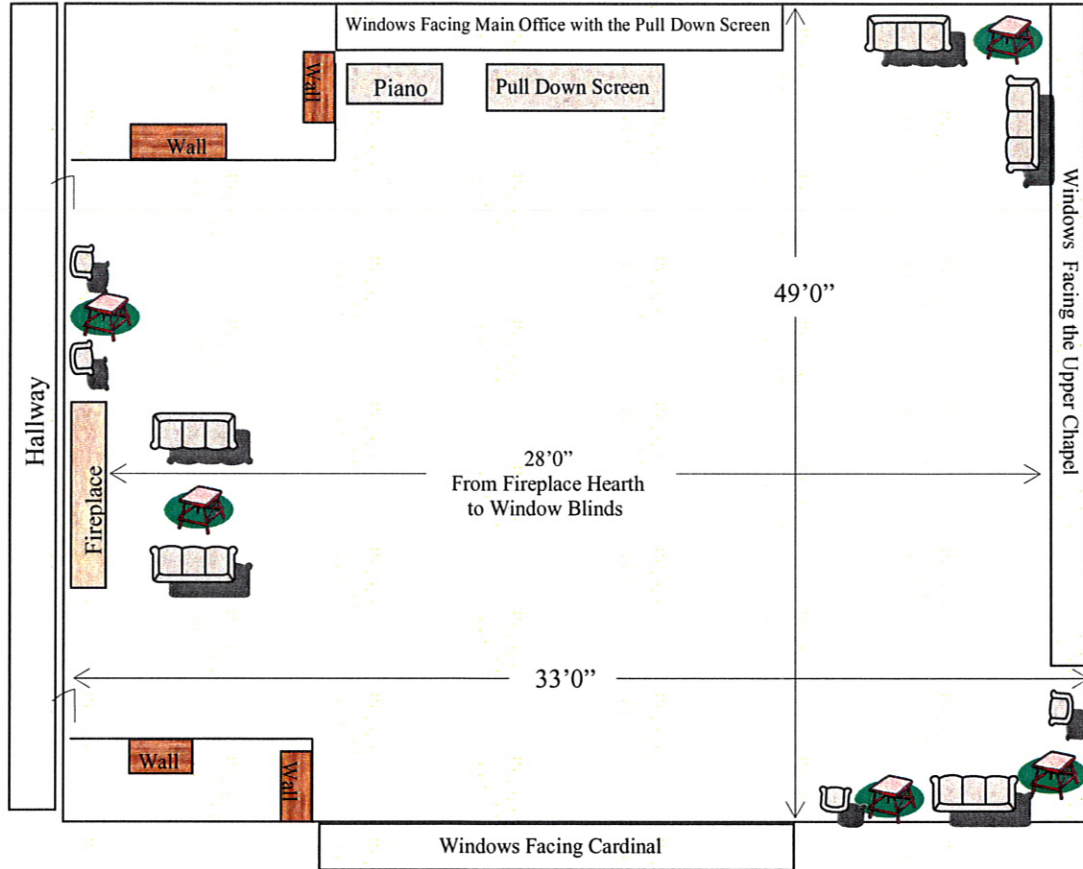

Lounge: GREAT ROOM

ROOM LAYOUTS

- Dimensions: 49'0" x 33'0"
- Theater style: 80 Chairs Max
- Classroom style: 40 Chairs Max
- Group Style: 40 Chairs Max
- Conference Style: 80 Chairs Max

ROOM FEATURES

- Has Wireless Access