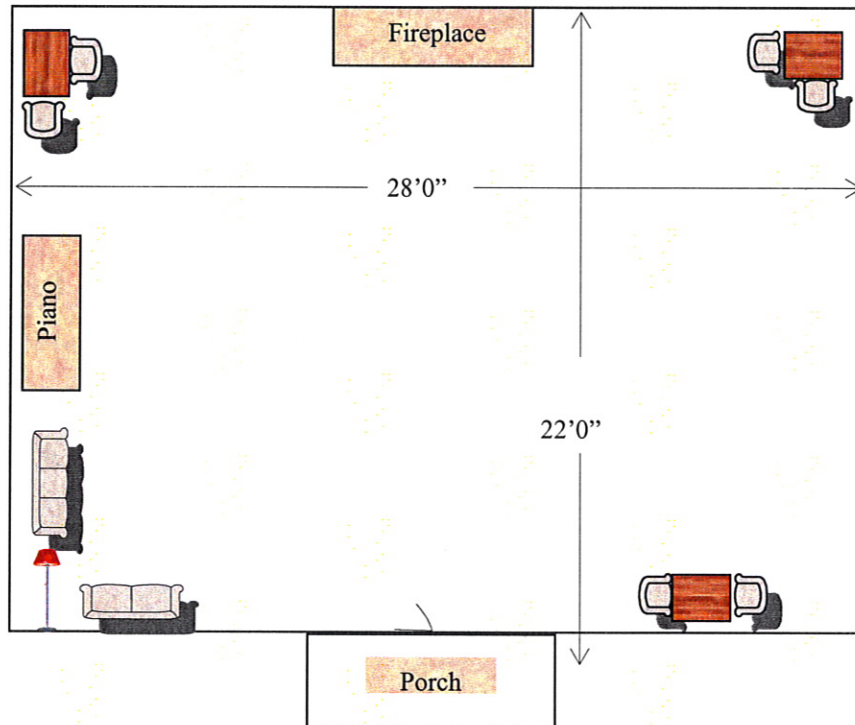

## Breakout Room / LOG CABIN

### ROOM LAYOUTS

- Dimensions: 28'0" x 22'0"
- Theater Style: 35 Chairs Max
- Classroom Style: 25 Chairs Max
- Group Style: 15 Chairs Max
- Conference Style: 15 Chairs Max

**NOTE:** This building does not have bathroom facilities, however **close by** is our Hilltop Bath House building which is available.