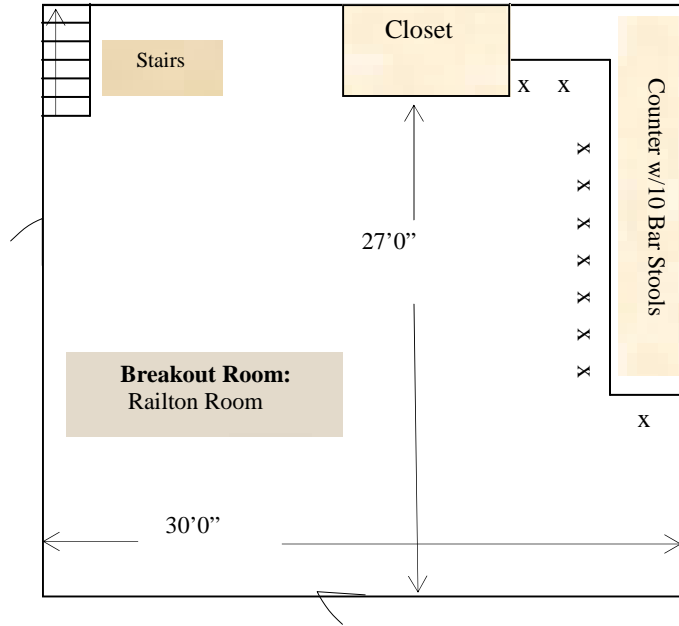

Breakout Room / Cherokee Hall: Railton Room

ROOM LAYOUTS

- Dimensions: 30'0" x 27'0"
- Theater style: 20 Chairs Max
- Group Style: 80 Chairs Max

REVISED 7/6/2011