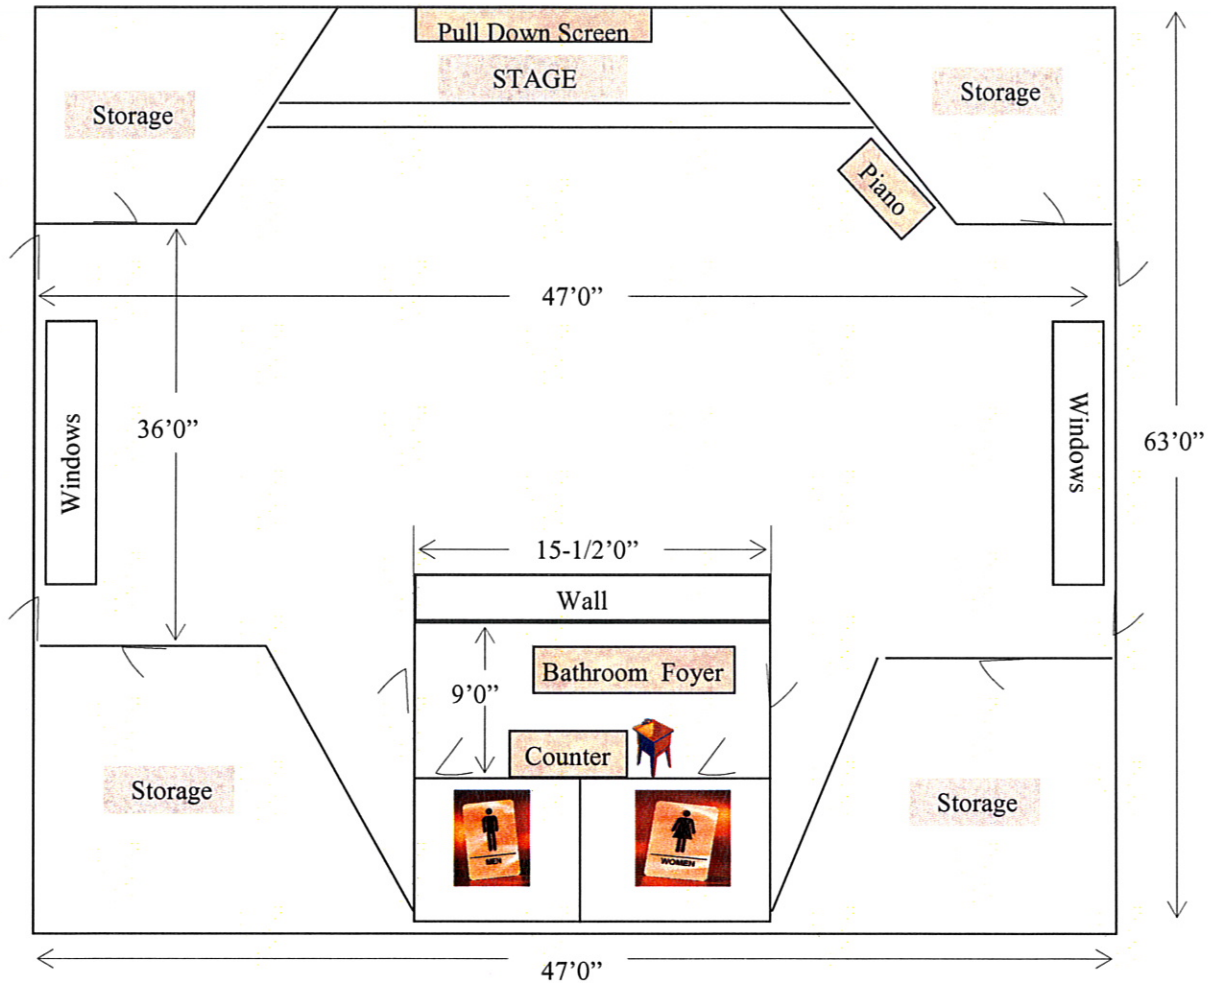

Multi-Purpose: TAMARACK

ROOM LAYOUTS

- Dimensions: 36'0" x 47'0"
- Theater style: 160 Chairs Max
- Classroom style: 120 Chairs Max
- Group Style: 80 Chairs Max
- Conference Style: 80 Chairs Max

REVISED 12/15/09