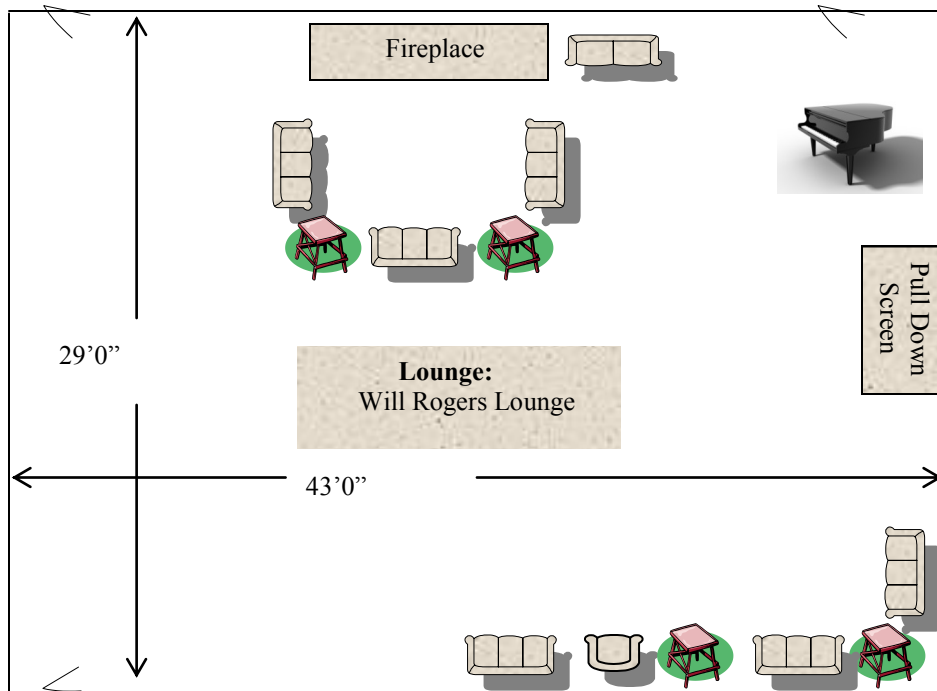

Breakout Room / Cherokee Hall: Will Rogers Lounge

ROOM LAYOUTS

- Dimensions: 29'0" x 43'0"
- Theater style: 60 Chairs Max
- Group Style: 48 Chairs Max

REVISED 2/17/2010